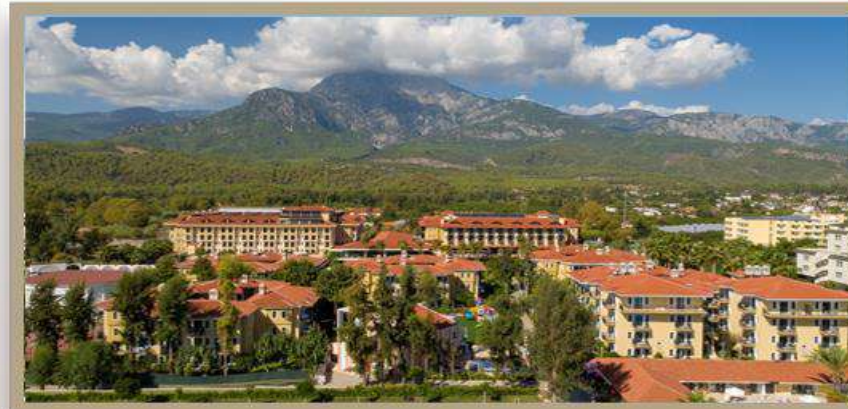

LOCATION

Opening date	1996	Last renovation	2024
Category	5*	Total area	48.000 m²
Concept	Ultra All Inclusive / UAI (26.04.2024 – 10.11.2024)	Airport distance	70 km
Address	Tekirova Mh. Tekirova Cd. No:17 07995 Tekirova-Kemer-Antalya	Kemer Centre distance	15 km
Phone	+90 242 813 66 00	Transport	Bus / Taxi
Fax	+90 242 821 47 92	Beach / Location	right on the coast, beach usage area: 300 m
E-Mail	info@phaselisrose.com	Internet	Wi-Fi Standard – free of charge

The hotel resort is located on a wide area on the seafont and offers mountain and sea views. It consists of two main buildings, 7 blocks in the garden and 558 rooms in total. The hotel facilities include lobby, reception, indoor and outdoor terrace restaurant, 3 A'La Carte Restaurants (Turkish, Fish, Italian), Bars (Lobby Bar, Pool Bar, Night Bar, Beach Bar, Aqua Bar, Kareoke Rose Bar, Disco Bar, Relax Pool Bar),patisserie, Cafe Melange, Rosy Kids Club, one tennis court, one basketball and mini football field, two outdoor and one indoor swimming pools, one indoor and two outdoor pools for kids, Aqua Park, sun loungers, umbrellas, mattresses and beach towels, Wireless Internet, safe boxes and minibars in the rooms, fitness centre, Turkish bath , sauna (free of charge). There is also open-air Jacuzzi, massage, water sports, billiard room, shopping centre, photographer, rent-a-car service, hairdressing salon (extra charged) and 4 convention halls. Our hotel also offers laundry, ironing and dry cleaning services (extra charged), currency exchange, free safe boxes in the rooms, baby stroller rental and health services.