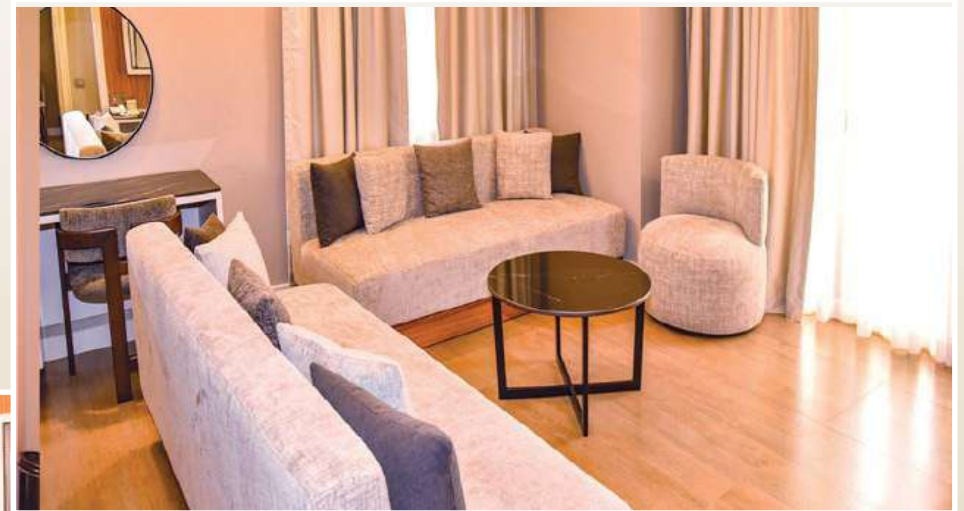

ROOM TYPE	NUMMER OF ROOMS	TOTAL M ²	MIN. / MAX. PAX
COMFORT STD MAIN BUILDING (Land view)	152	23 m ²	2 / 2 + 1 / 3

These rooms are located in main buildings, All rooms completely renovated. with Garden and Street view. All the rooms have carpet flooring. In the rooms, there is LED TV, free Wireless Internet, free safe box, tea / coffee set, minibar, balcony, direct phone air conditioner, shower and WC.

ROOM TYPE	NUMMER OF ROOMS	TOTAL M ²	MIN. / MAX. PAX
MAIN BUILDING COMFORT SEA VIEW ROOM	30	23 m ²	1 / 2 + 1 / 3

These rooms are located in main buildings, All rooms completely renovated. with sea view. All the rooms have carpet flooring. In the rooms, there is LED TV, free Wireless Internet, free safe box, tea / coffee set, minibar, balcony, direct phone, air conditioner, shower and WC.

ROOM TYPE	NUMMER OF ROOMS	TOTAL M ²	MIN. / MAX. PAX
COMFORT FAMILY MAIN BUILDING (Land View)	11	51 m ²	2 + 1 / 4 + 1

These room are located in main building, All rooms completely renovated, with land view. The rooms have marble flooring, in the rooms, there is LED Tv, Free wirless internet, free safebox, Tea / Coffee set-up, Minibar, 2 balcony, Direct phone, Air conditioner and 2 Shower, 2 Wc.

ROOM TYPE	NUMMER OF ROOMS	TOTAL M ²	MIN. / MAX. PAX
COMFORT SUIT MAIN BUILDING (Land View)	4	48 m ²	2 + 1 / 3 + 1

These room are located in main building B block with garden view. All rooms completely renovated. The Suit rroms have marble flooring. In the room there is LED tv, free wirillees internet, free safe box, Tea / coffee stu-up, minibar, Balcony, direct phone, Air Conditioner, 2 shower and 2 Wc